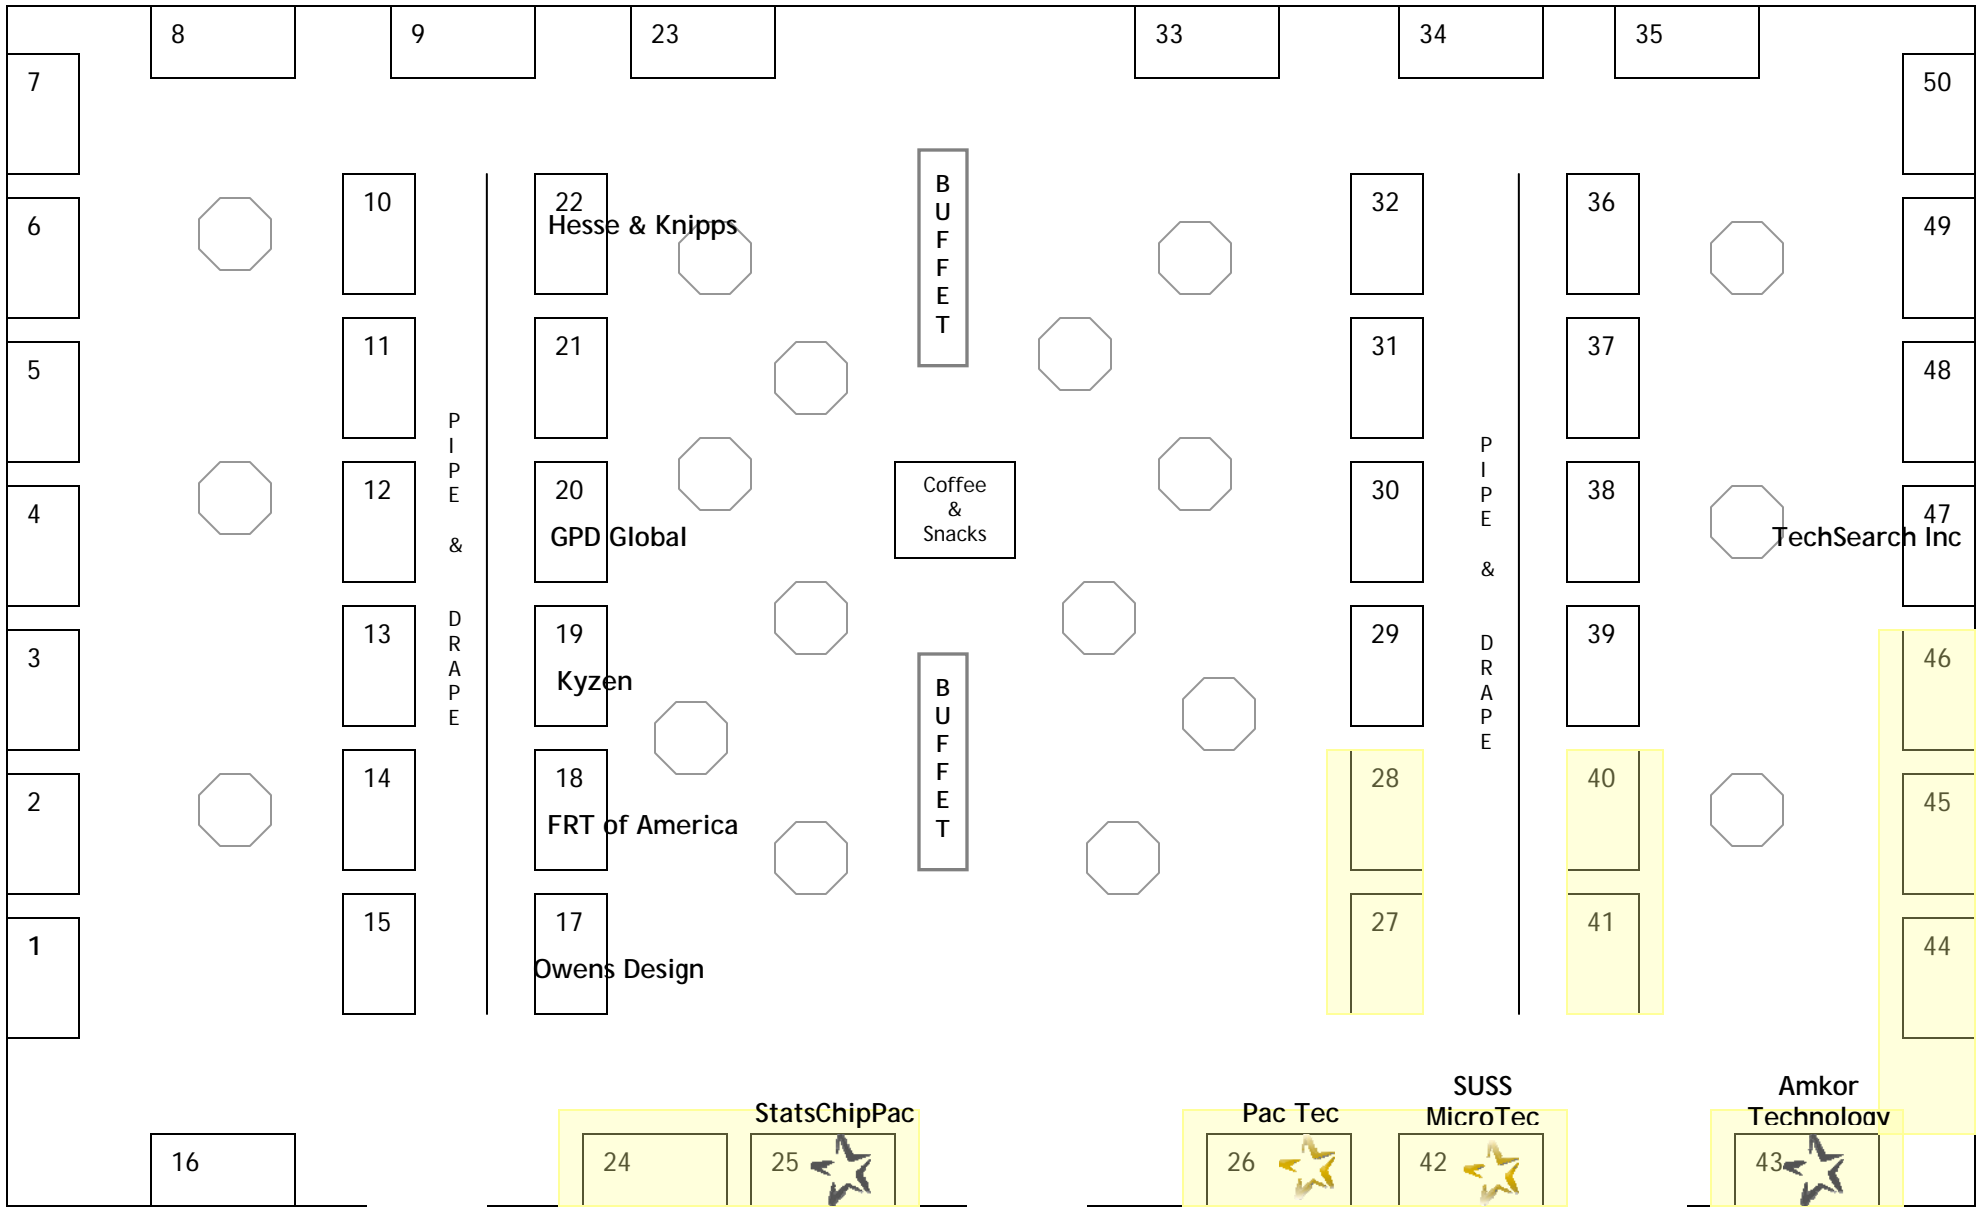

2012 IWLPC FLOOR PLAN * Double Tree, San Jose, CA
Please note: Floor plan is not to scale. SMTA has the right to change booth numbers/location at any time

Entrance 3

Entrance 2

Entrance 1

** Yellow indicates space being held for sponsorship booths